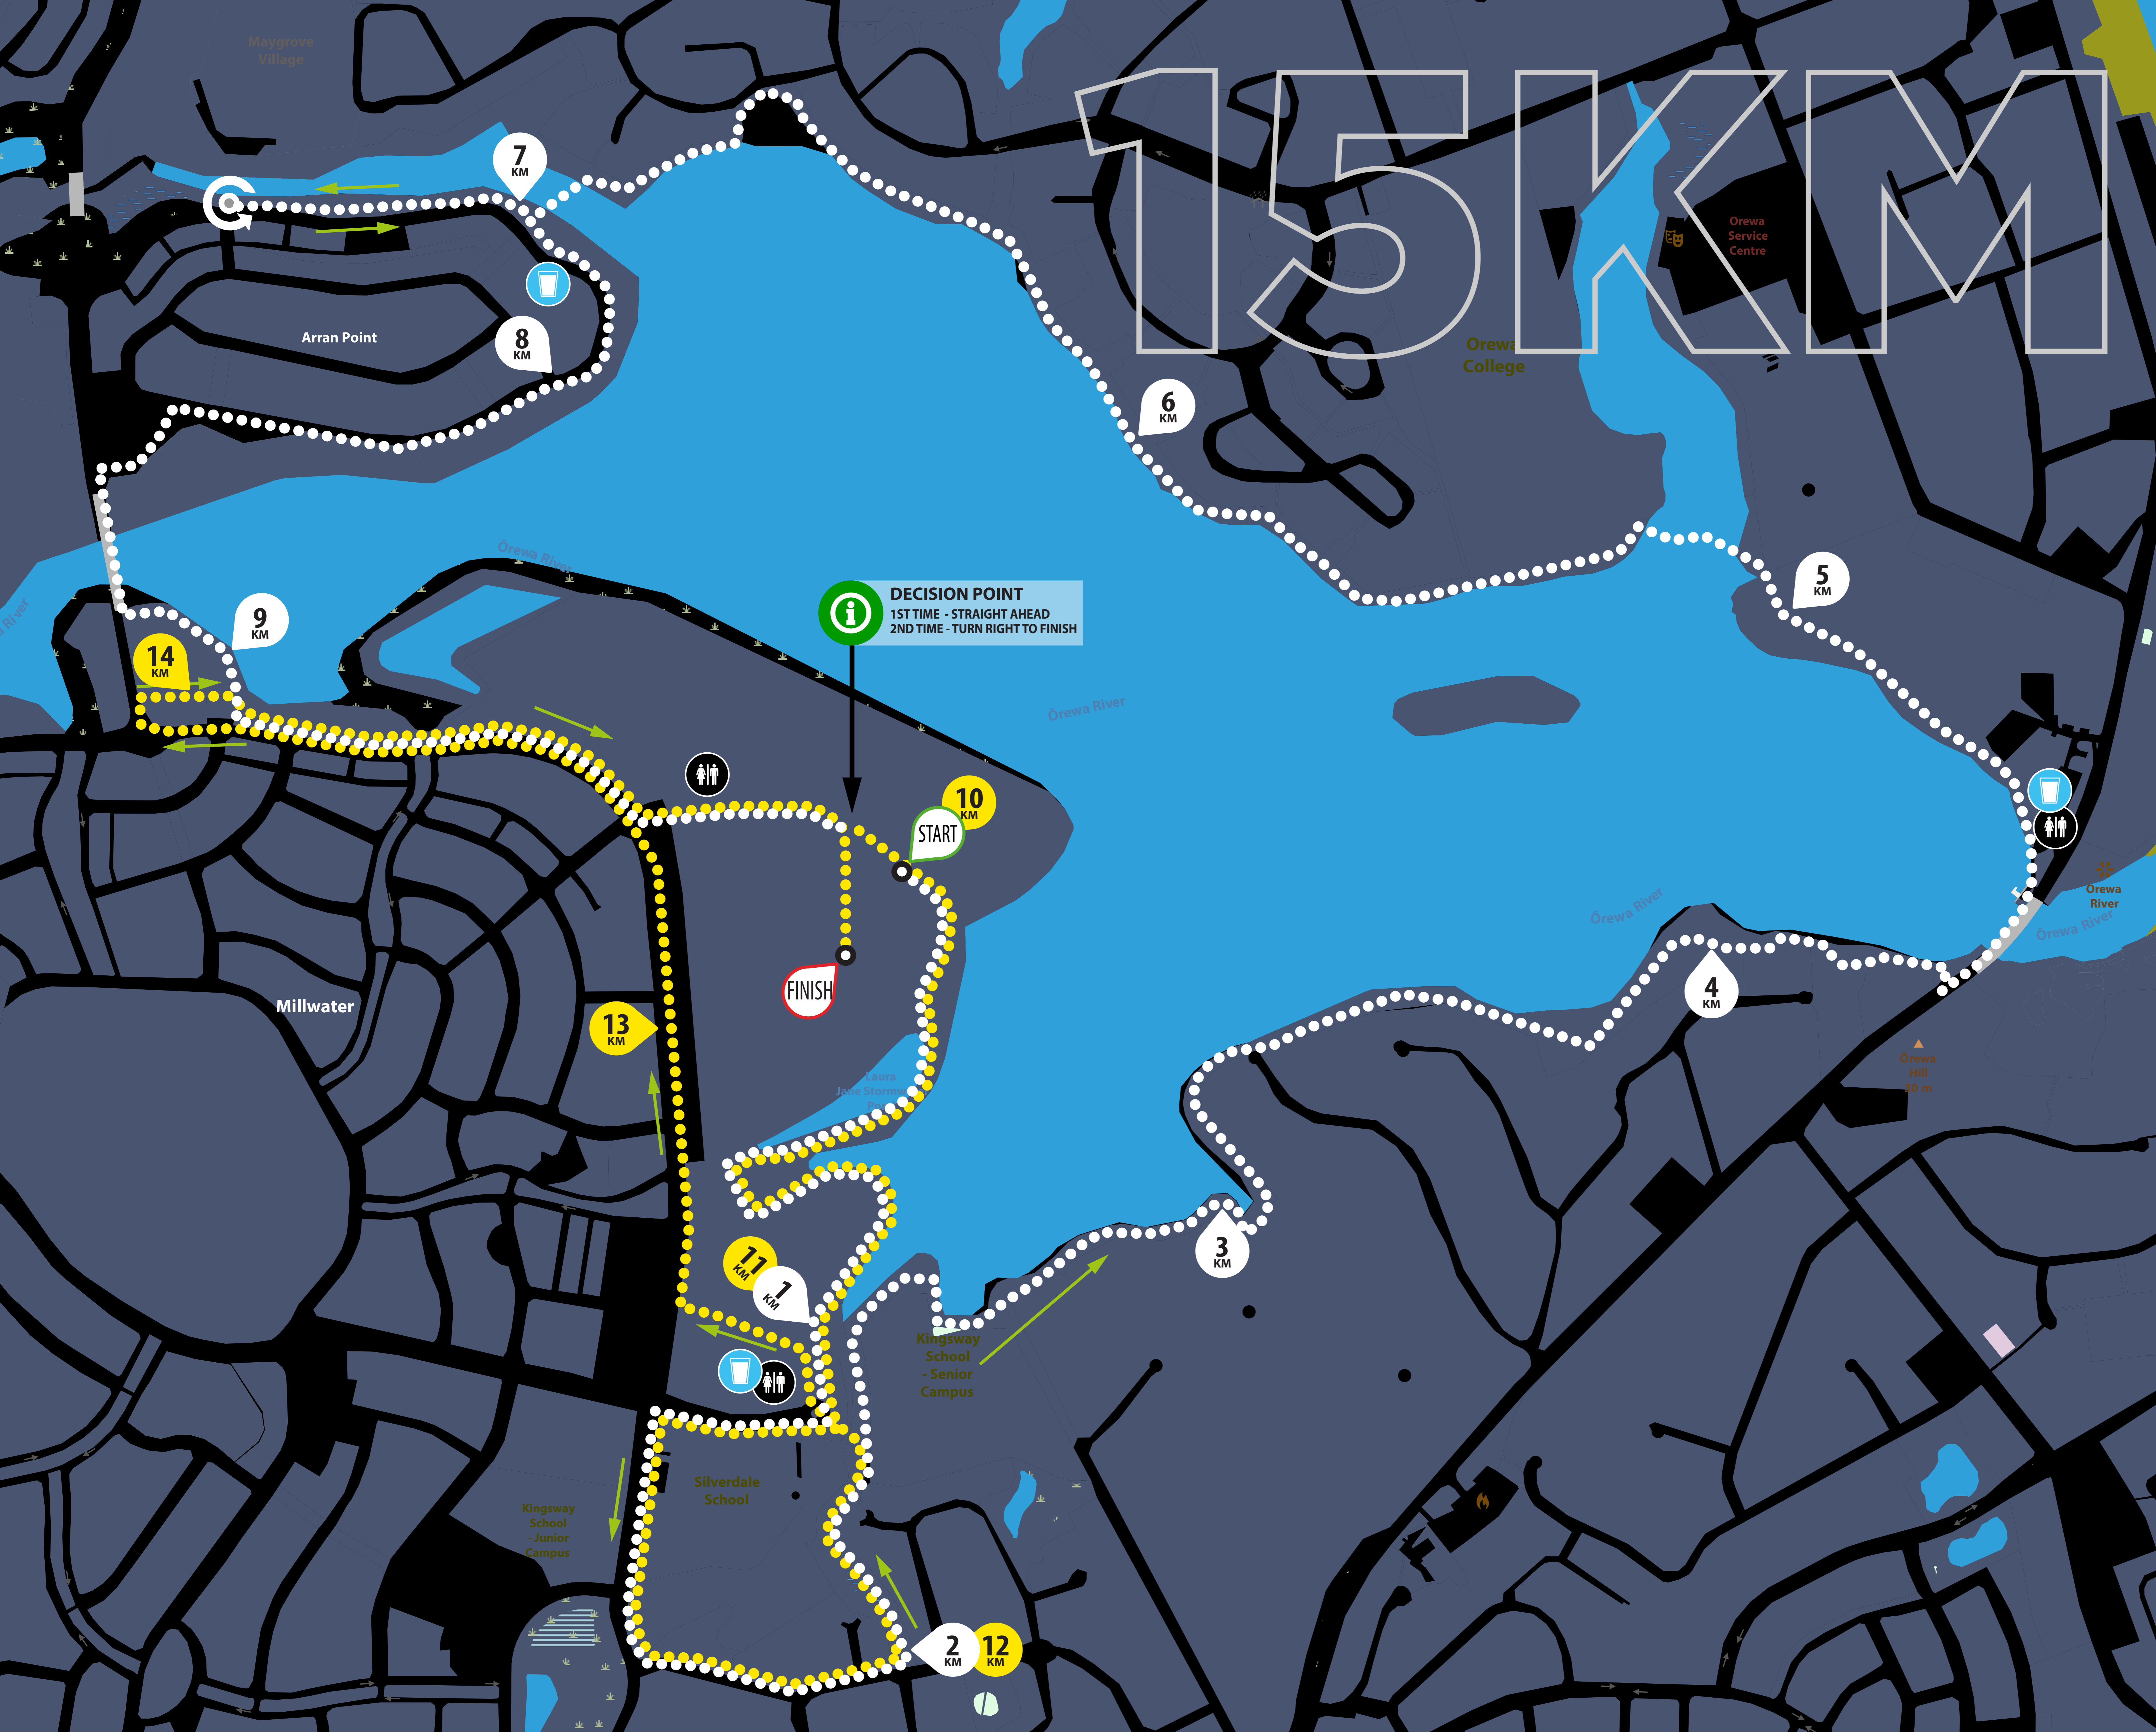

COURSE MAP

START **FINISH**

METRO PARK
MILLWATER

AID STATIONS

- 1. 4.5 KM / OREWA BOAT RAMP
- 2. 7.8 KM / ARRAN PARADE
- 3. 12.5KM / HOCKEY FIELD

ROUTE KEY

- START > 9.9KM
FOLLOW WHITE DOTS
- 9.9KM > FINISH
FOLLOW YELLOW DOTS